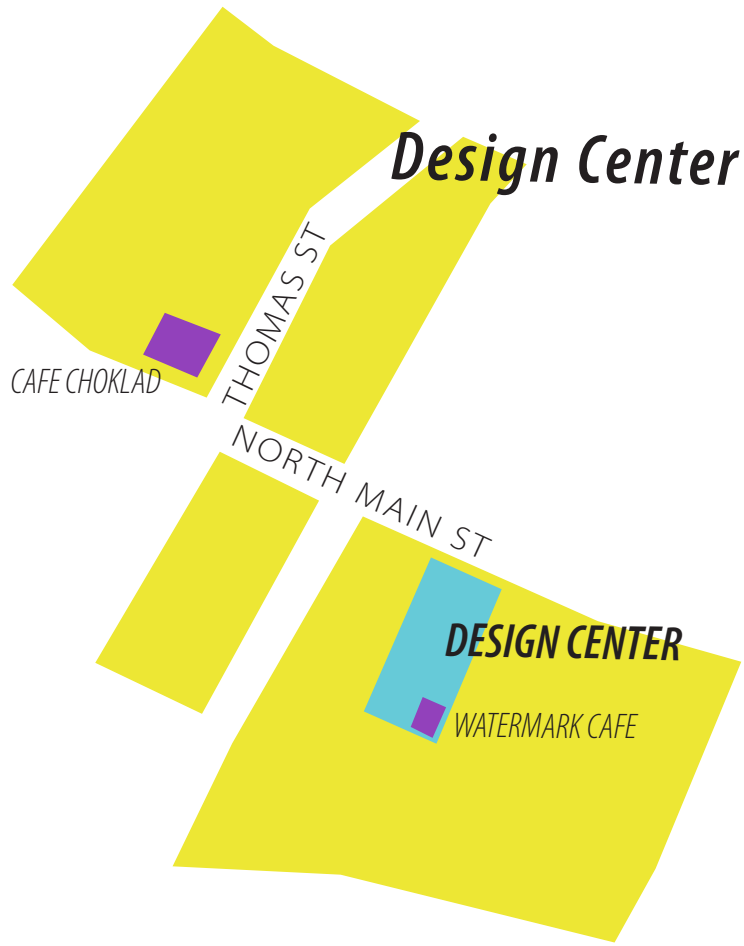

QUICK CUP OF COFFEE

Hours of Operation

Carr Haus

Monday–Thursday
8:30am–12:00am

Friday
8:30am–12:00am

Saturday
12:00pm–5:00pm

Cafe Choklad

Monday–Saturday
8:00am–5:00pm

Cable Car

Monday–Thursday
8:00am–11:00pm

Saturday–Sunday
9:00am–11:00pm

Jolly Roger

Monday–Thursday
11:00am–9:00pm

Friday
11:00am–7:00pm

Watermark Cafe

Monday–Friday
9:00am–6:00pm

Cafe La France

Monday–Friday
7:00am–4:30pm

■ STUDIO ■ COFFE SHOP