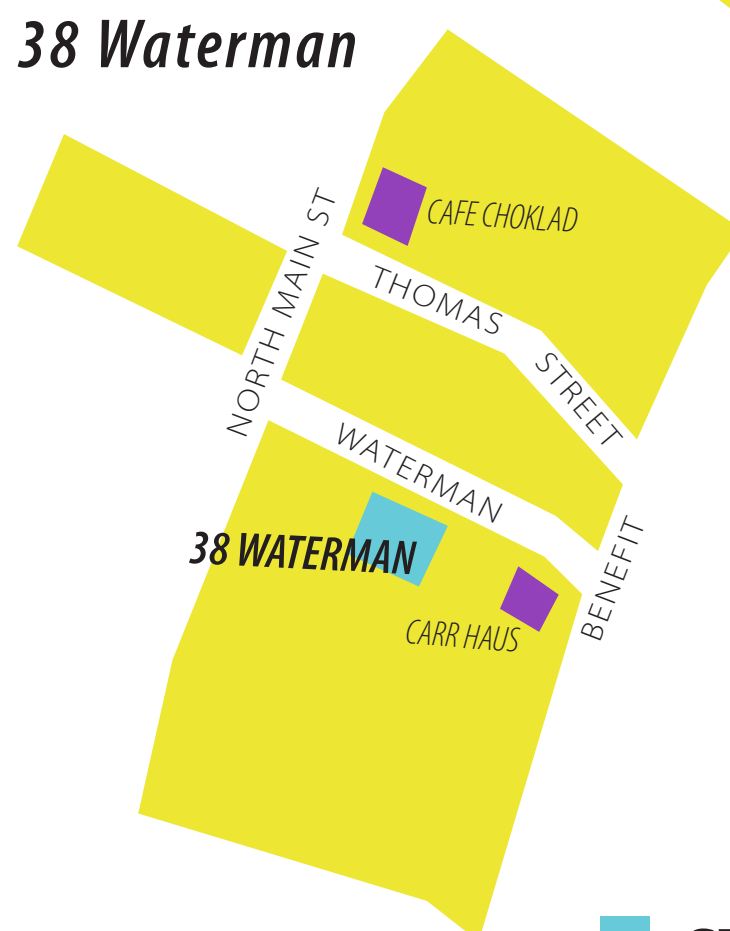

QUICK CUP OF COFFEE

Hours of Operation

Carr Haus

Monday–Thursday
8:30am–12:00am

Friday
8:30am–12:00am

Saturday
12:00pm–5:00pm

Cafe Choklad

Monday–Saturday
8:00am–5:00pm

Cable Car

Monday–Thursday
8:00am–11:00pm

Saturday–Sunday
9:00am–11:00pm

Jolly Roger

Monday–Thursday
11:00am–9:00pm

Friday
11:00am–7:00pm

Watermark Cafe

Monday–Friday
9:00am–6:00pm

Cafe La France

Monday–Friday
7:00am–4:30pm

■ STUDIO ■ COFFE SHOP