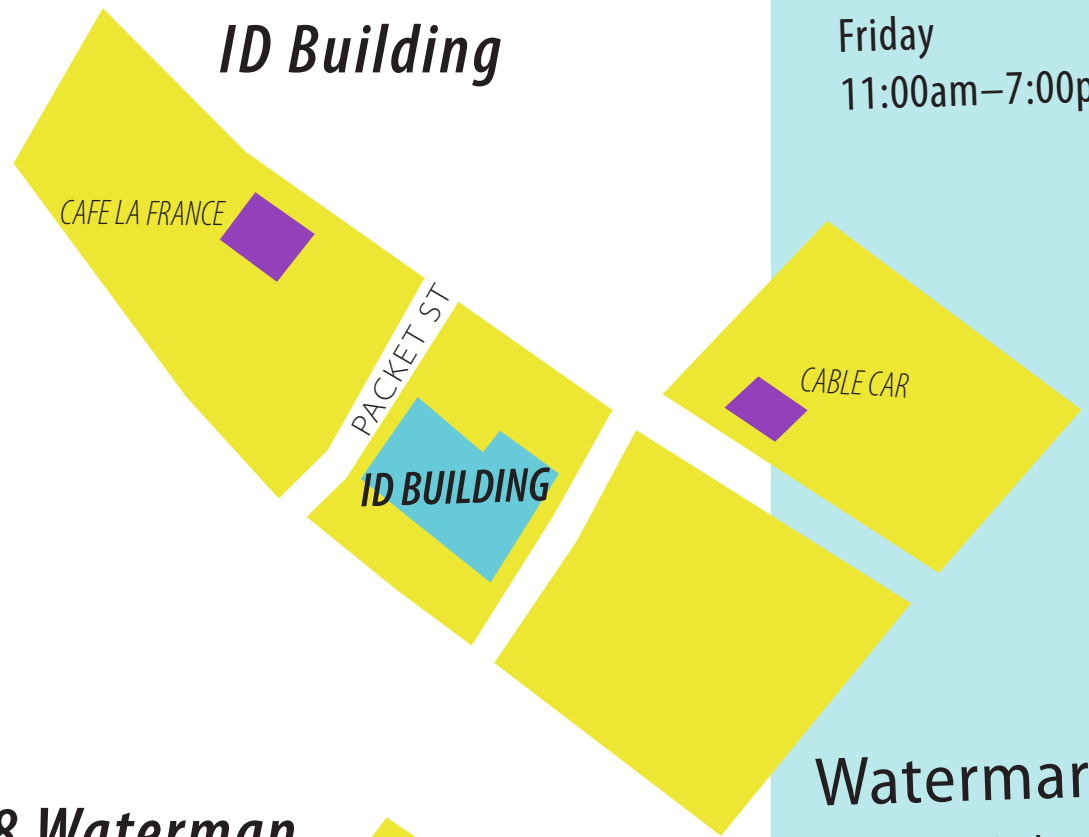

QUICK CUP OF COFFEE

Hours of Operation

Carr Haus

Monday–Thursday
8:30am–12:00am

Friday
8:30am–12:00am

Saturday
12:00pm–5:00pm

Cafe Choklad

Monday–Saturday
8:00am–5:00pm

Cable Car

Monday–Thursday
8:00am–11:00pm

Saturday–Sunday
9:00am–11:00pm

Jolly Roger

Monday–Thursday
11:00am–9:00pm

Friday
11:00am–7:00pm

Watermark Cafe

Monday–Friday
9:00am–6:00pm

Cafe La France

Monday–Friday
7:00am–4:30pm

■ STUDIO ■ COFFE SHOP