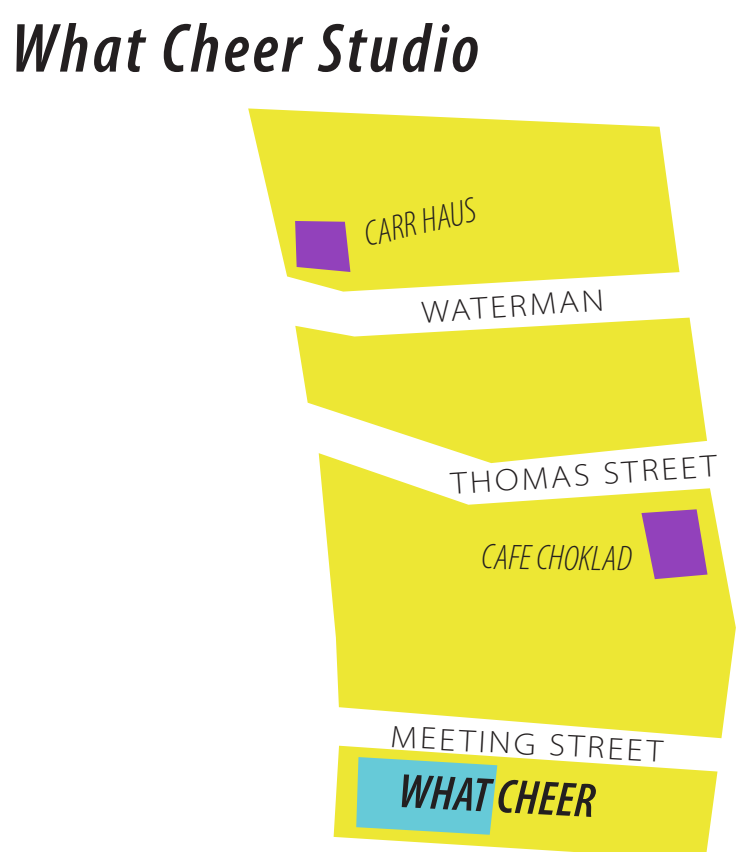

QUICK CUP OF COFFEE

Hours of Operation

Carr Haus

Monday–Thursday
8:30am–12:00am

Friday
8:30am–12:00am

Saturday
12:00pm–5:00pm

Cafe Choklad

Monday–Saturday
8:00am–5:00pm

Cable Car

Monday–Thursday
8:00am–11:00pm

Saturday–Sunday
9:00am–11:00pm

Jolly Roger

Monday–Thursday
11:00am–9:00pm

Friday
11:00am–7:00pm

Watermark Cafe

Monday–Friday
9:00am–6:00pm

Cafe La France

Monday–Friday
7:00am–4:30pm

■ STUDIO ■ COFFE SHOP