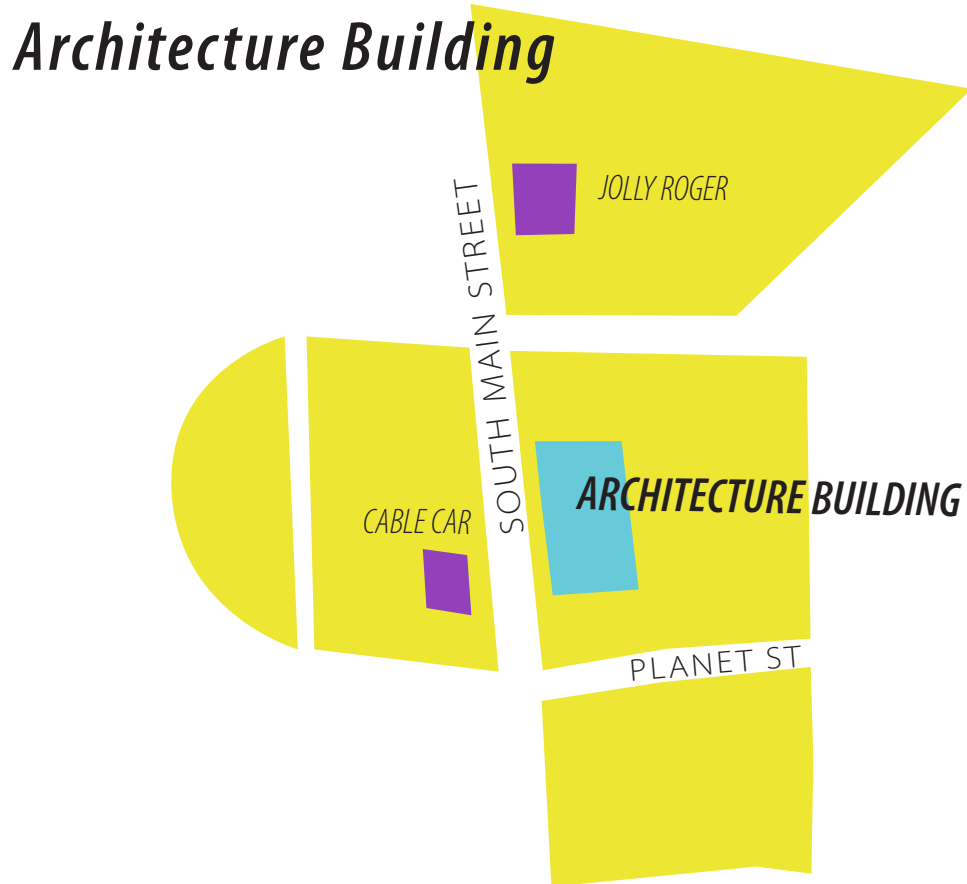

QUICK CUP OF COFFEE

Hours of Operation

Carr Haus

Monday–Thursday
8:30am–12:00am

Friday
8:30am–12:00am

Saturday
12:00pm–5:00pm

Cafe Choklad

Monday–Saturday
8:00am–5:00pm

Cable Car

Monday–Thursday
8:00am–11:00pm

Saturday–Sunday
9:00am–11:00pm

Jolly Roger

Monday–Thursday
11:00am–9:00pm

Friday
11:00am–7:00pm

Watermark Cafe

Monday–Friday
9:00am–6:00pm