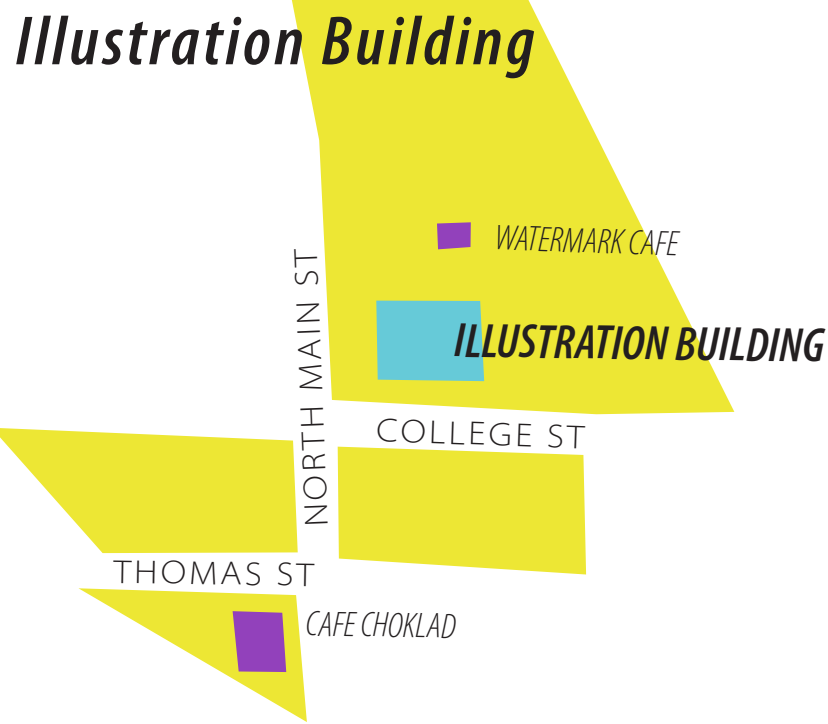

QUICK CUP OF COFFEE

Hours of Operation

Carr Haus

Monday–Thursday
8:30am–12:00am

Friday
8:30am–12:00am

Saturday
12:00pm–5:00pm

Cafe Choklad

Monday–Saturday
8:00am–5:00pm

Cable Car

Monday–Thursday
8:00am–11:00pm

Saturday–Sunday
9:00am–11:00pm

Jolly Roger

Monday–Thursday
11:00am–9:00pm

Friday
11:00am–7:00pm

Watermark Cafe

Monday–Friday
9:00am–6:00pm

Cafe La France

Monday–Friday
7:00am–4:30pm

■ STUDIO ■ COFFE SHOP